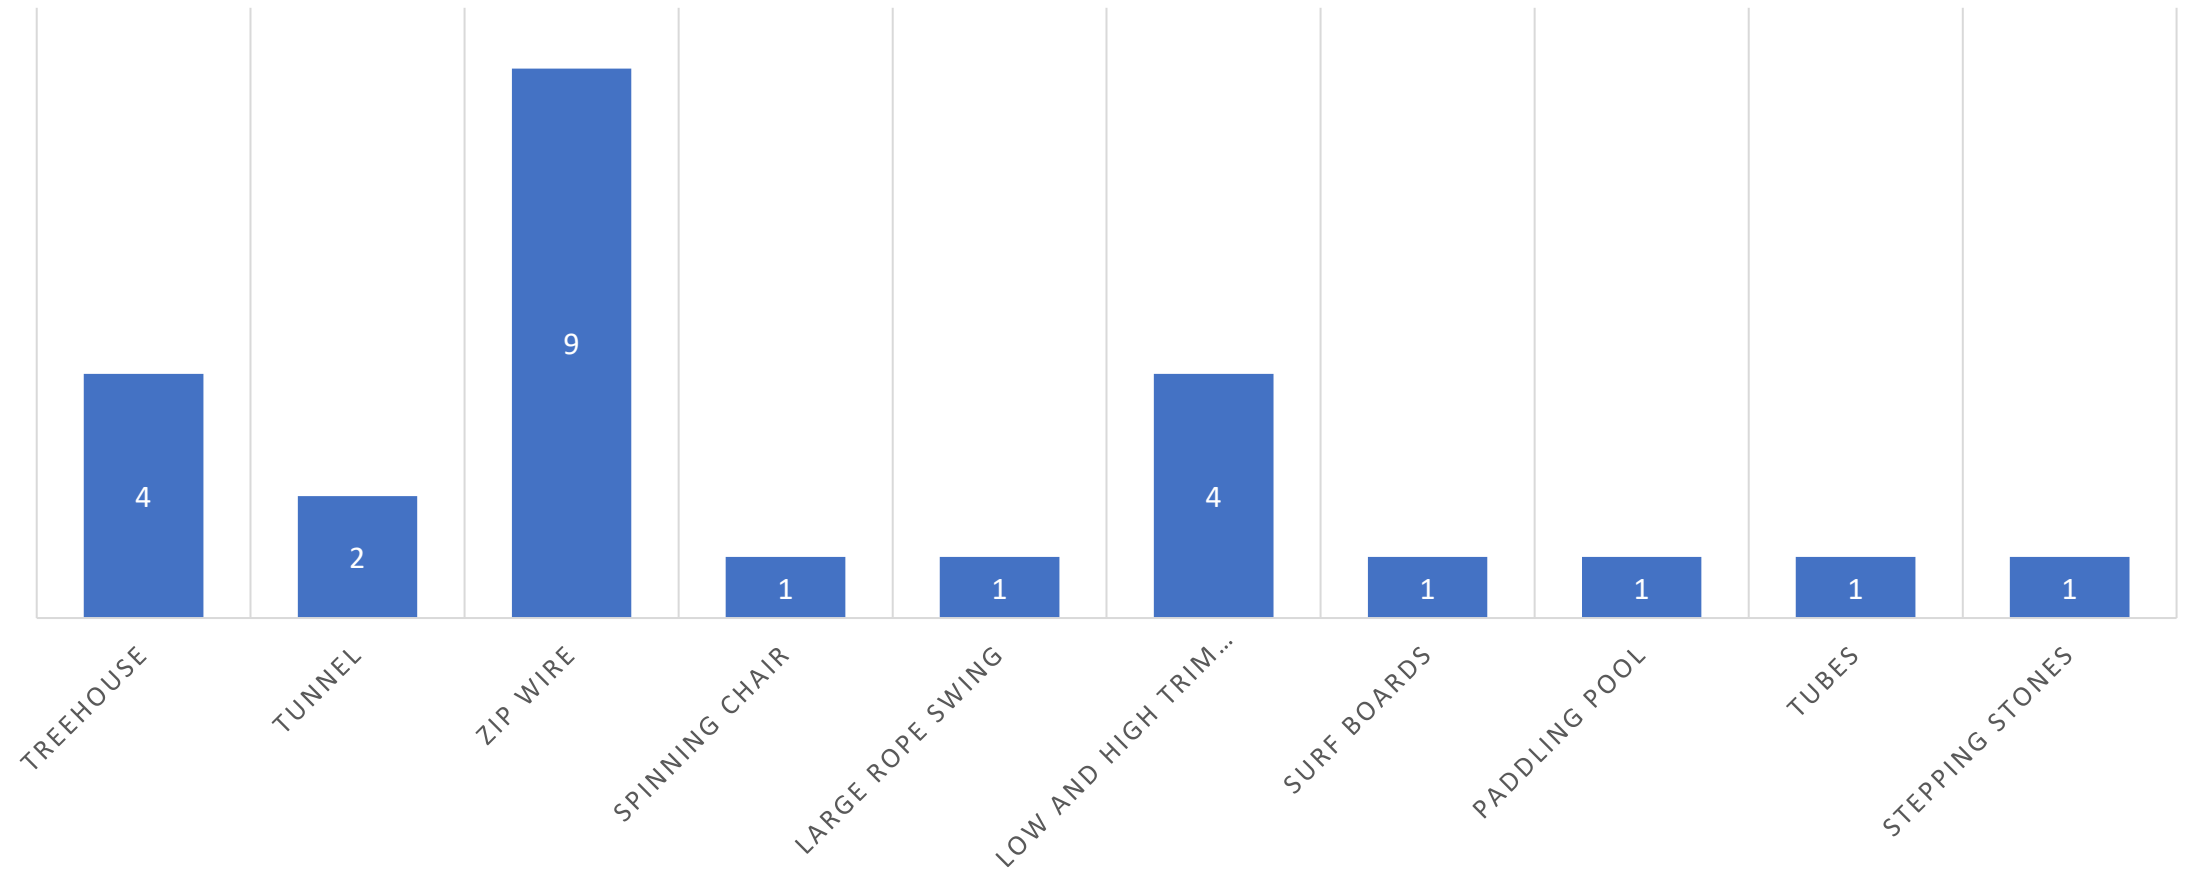

Maids Moreton Parish Council Playground Consultation

15 February 2021 to 31 March 2021

Number of Respondents – 55

Children Age Ranges

Types of Equipment

Other Requests

Favourite Items

Listed v Favourite