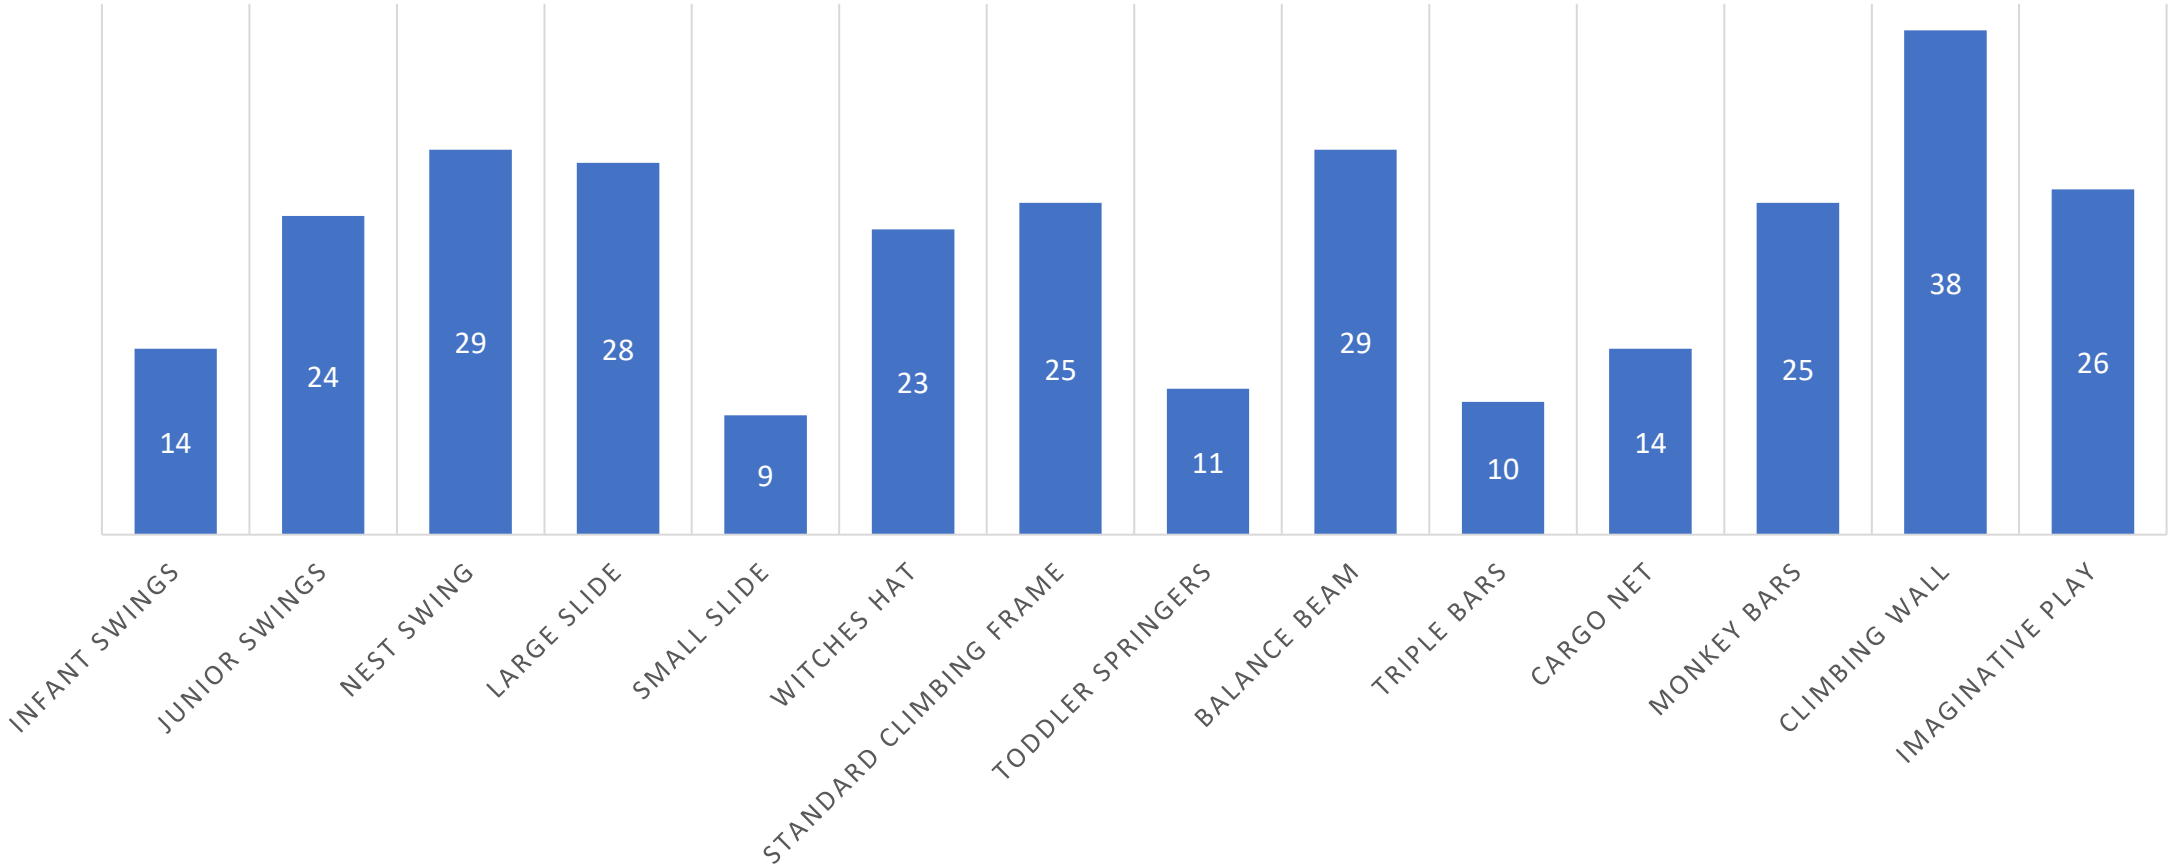

Maids Moreton Parish Council Playground Consultation

15 February 2021 to 31 March 2021

Number of Respondents – 55

Children Age Ranges

Types of Equipment

Other Requests

Favourite Items

Listed v Favourite