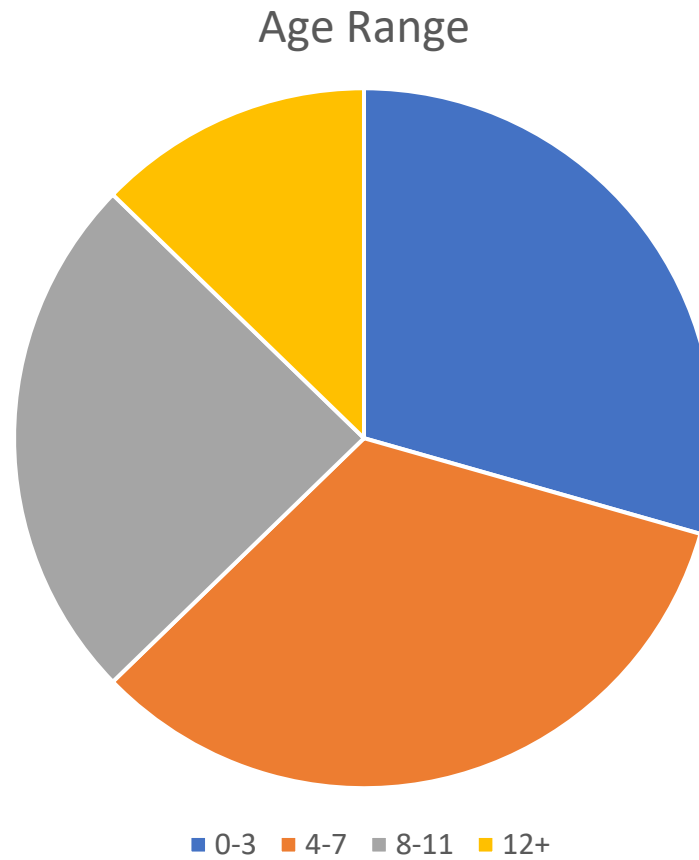

Maids Moreton Parish Council Playground Consultation

15 February 2021 to 31 March 2021

Number of Respondents – 55

Children Age Ranges

Types of Equipment

Other Requests

Favourite Items

Listed v Favourite