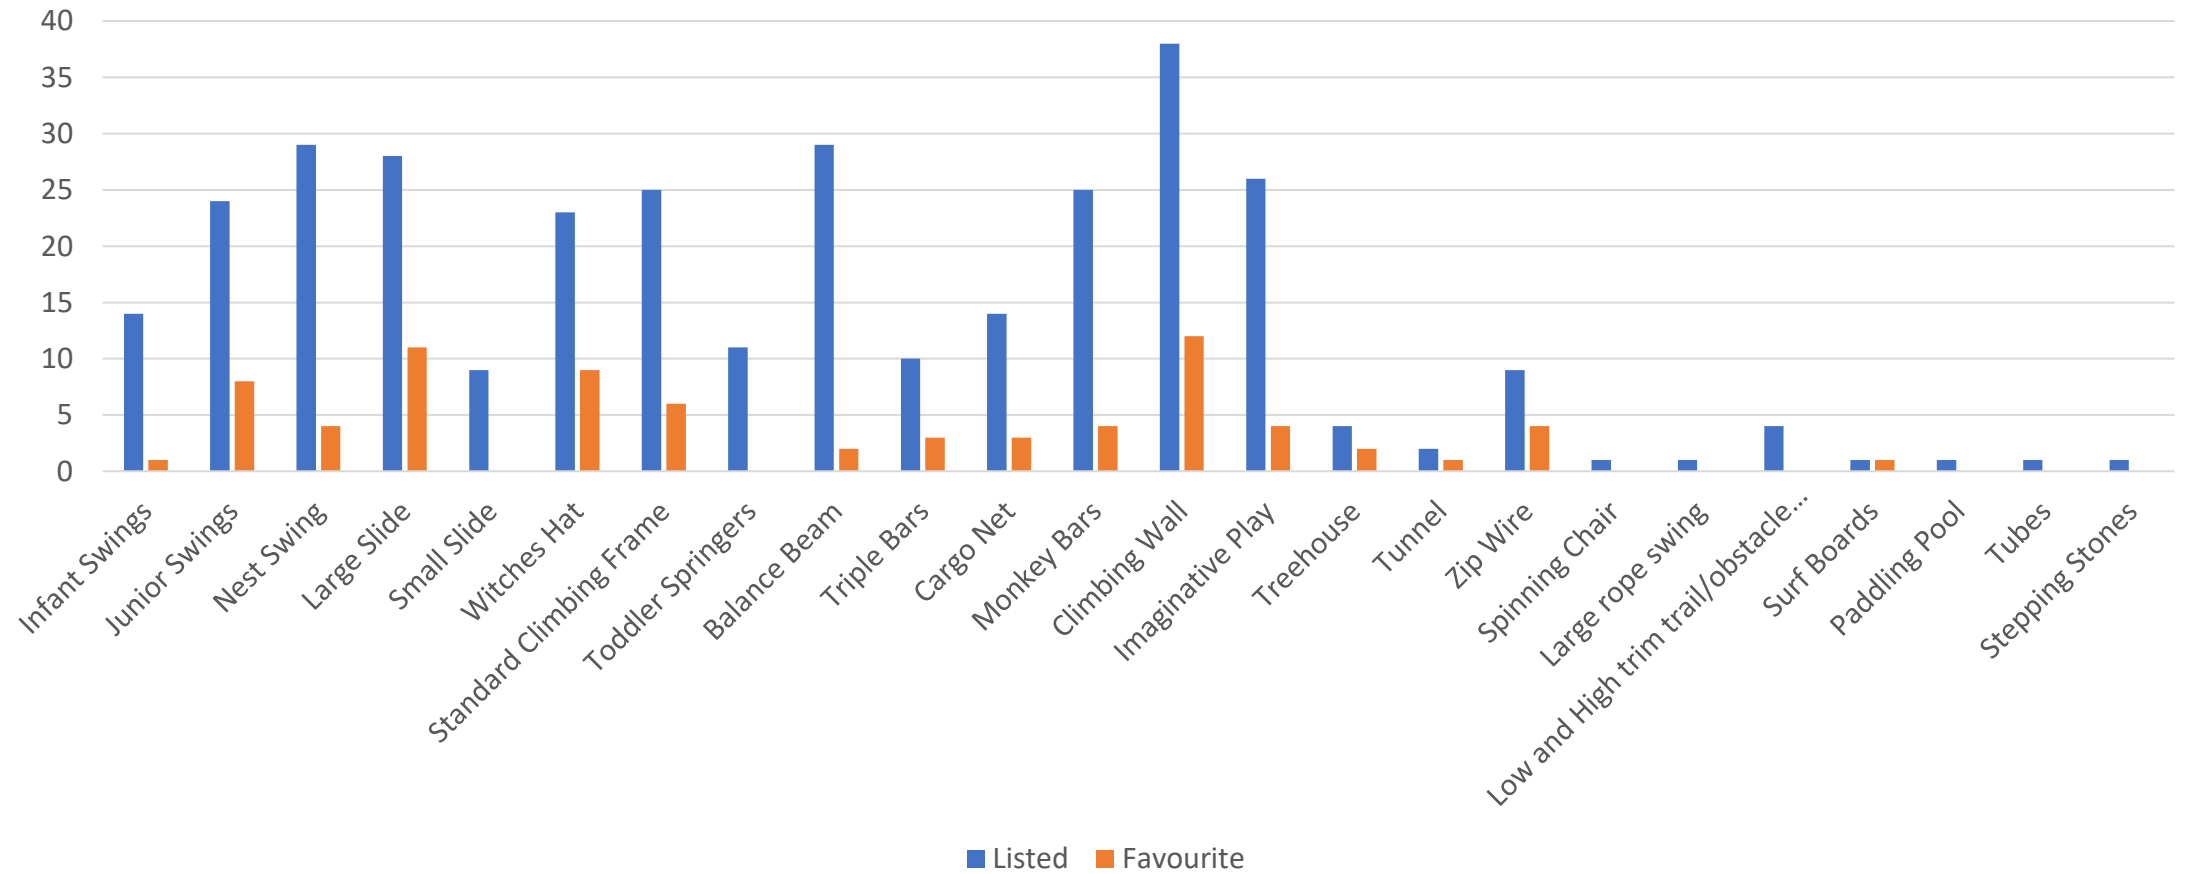

Maids Moreton Parish Council Playground Consultation

15 February 2021 to 31 March 2021

Number of Respondents – 55

Children Age Ranges

Types of Equipment

Other Requests

Favourite Items

Listed v Favourite

Other Specific Requests

- More seating for parents.
- More play equipment for toddlers
- More Benches
- Disabled access swing and roundabout
- More benches in shaded areas
- Improved rubberised surrounds to the equipment. Better seats for adults, and more bins
- The basketball area can do with updating.
- Provide shade
- Surely, no matter what equipment you put into the playground, it will be inclusive regardless?
- Seesaw