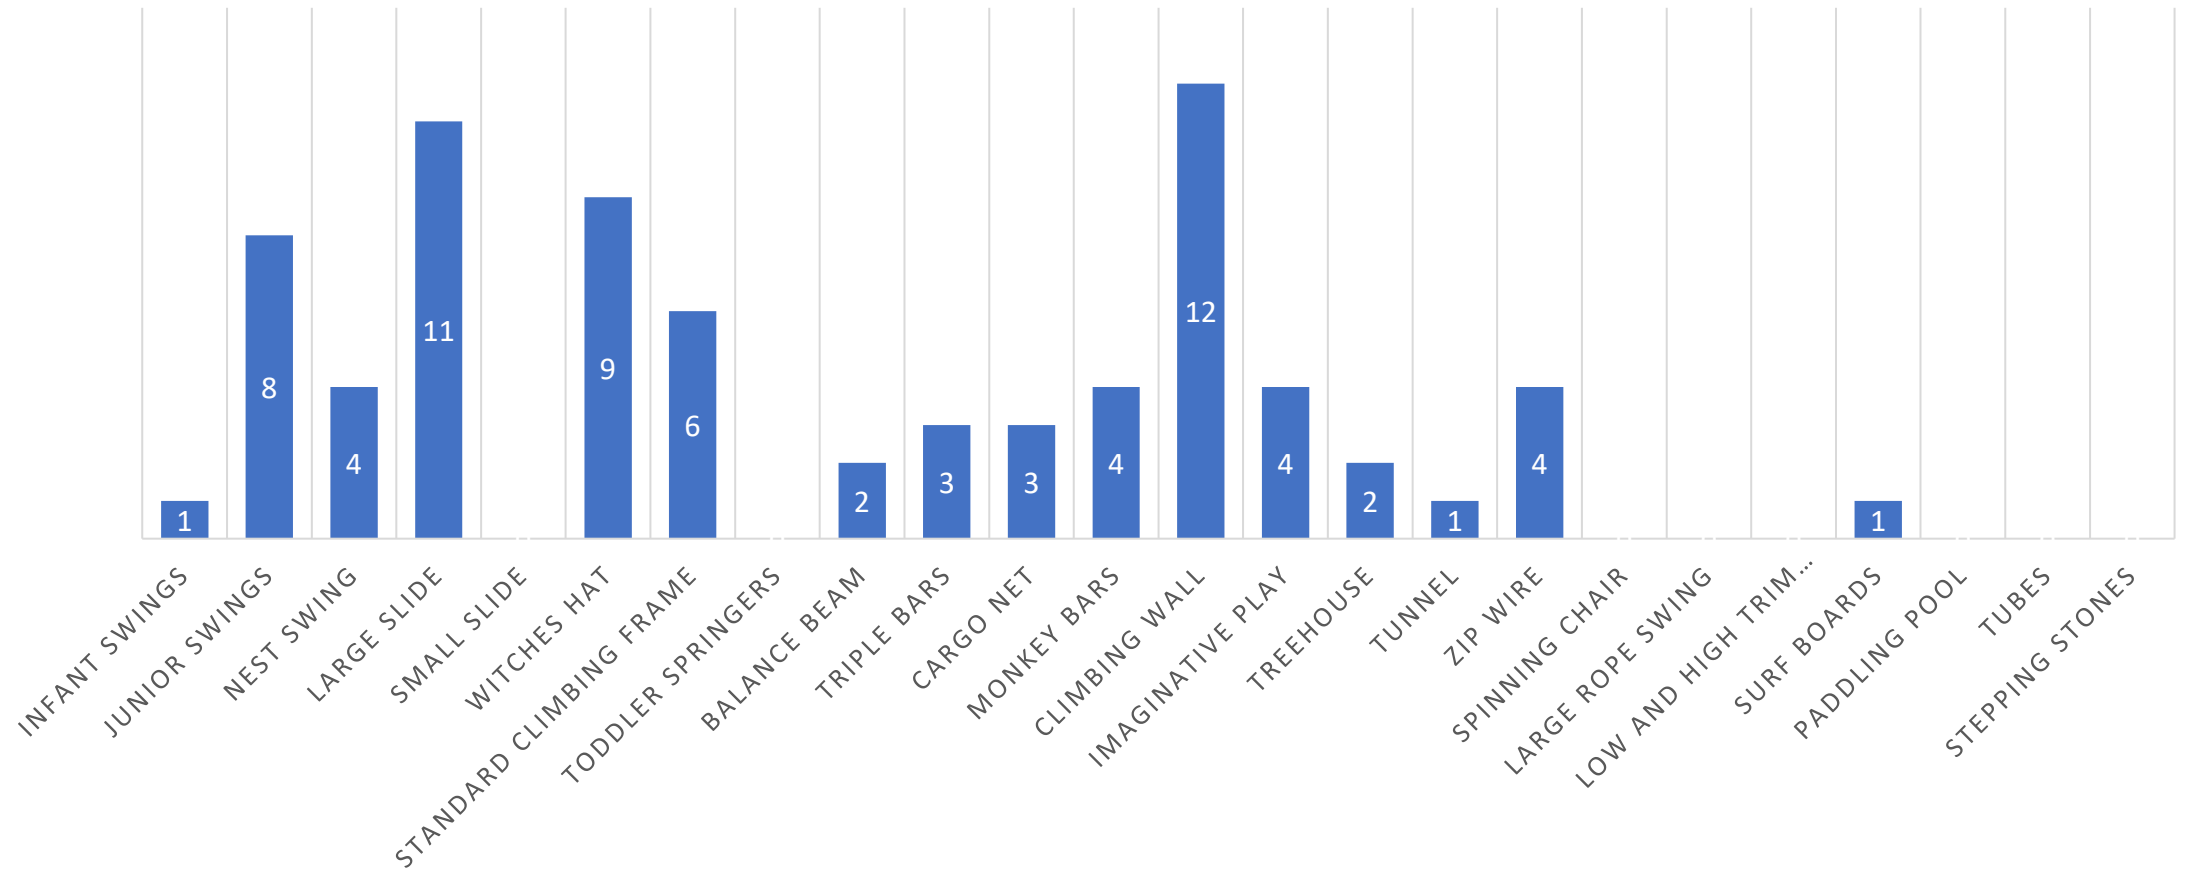

Maids Moreton Parish Council Playground Consultation

15 February 2021 to 31 March 2021

Number of Respondents – 55

Children Age Ranges

Types of Equipment

Other Requests

Favourite Items

Listed v Favourite

Other Specific Requests

- More seating for parents.
- More play equipment for toddlers
- More Benches
- Disabled access swing and roundabout
- More benches in shaded areas
- Improved rubberised surrounds to the equipment. Better seats for adults, and more bins
- The basketball area can do with updating.
- Provide shade
- Surely, no matter what equipment you put into the playground, it will be inclusive regardless?
- Seesaw